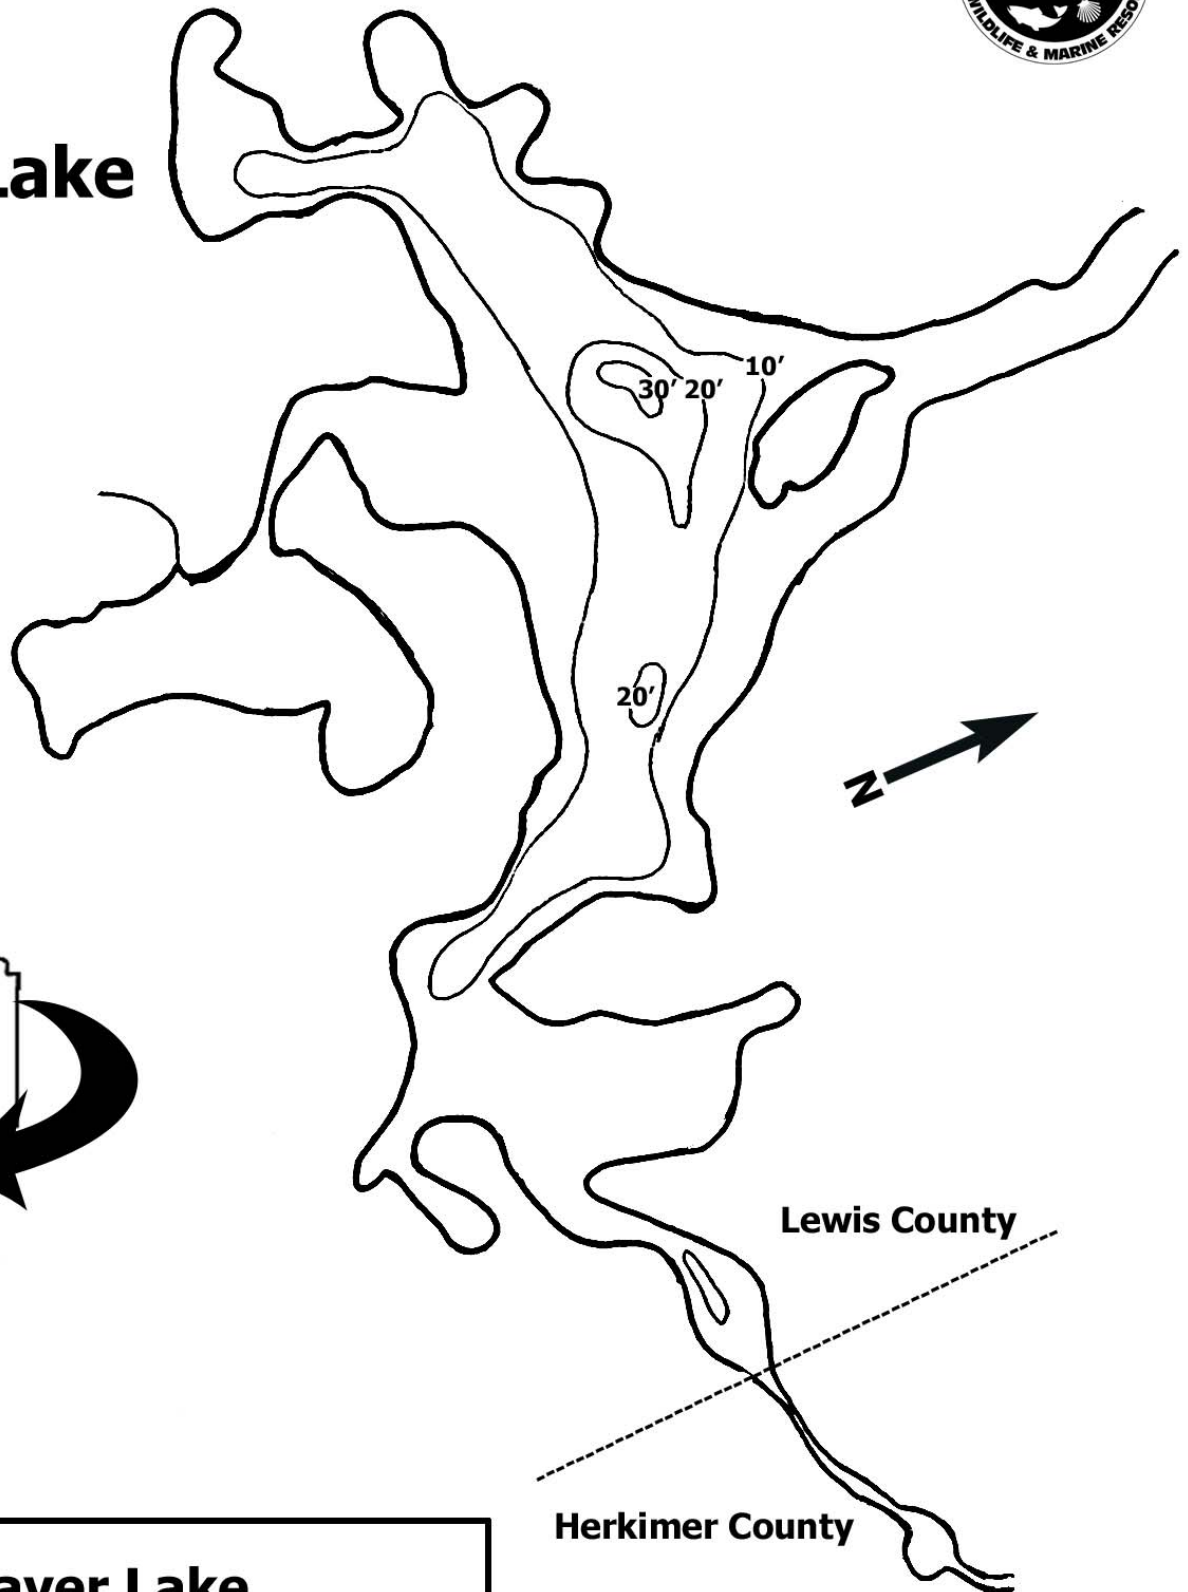

Region 6

Beaver Lake

Beaver Lake

County: Lewis Town: Watson

Surface Area: 238 Acres

Fish Species Present: Brook Trout, White Sucker, Yellow Perch

Scale: 0  1,130 ft

Not For Use in Navigation