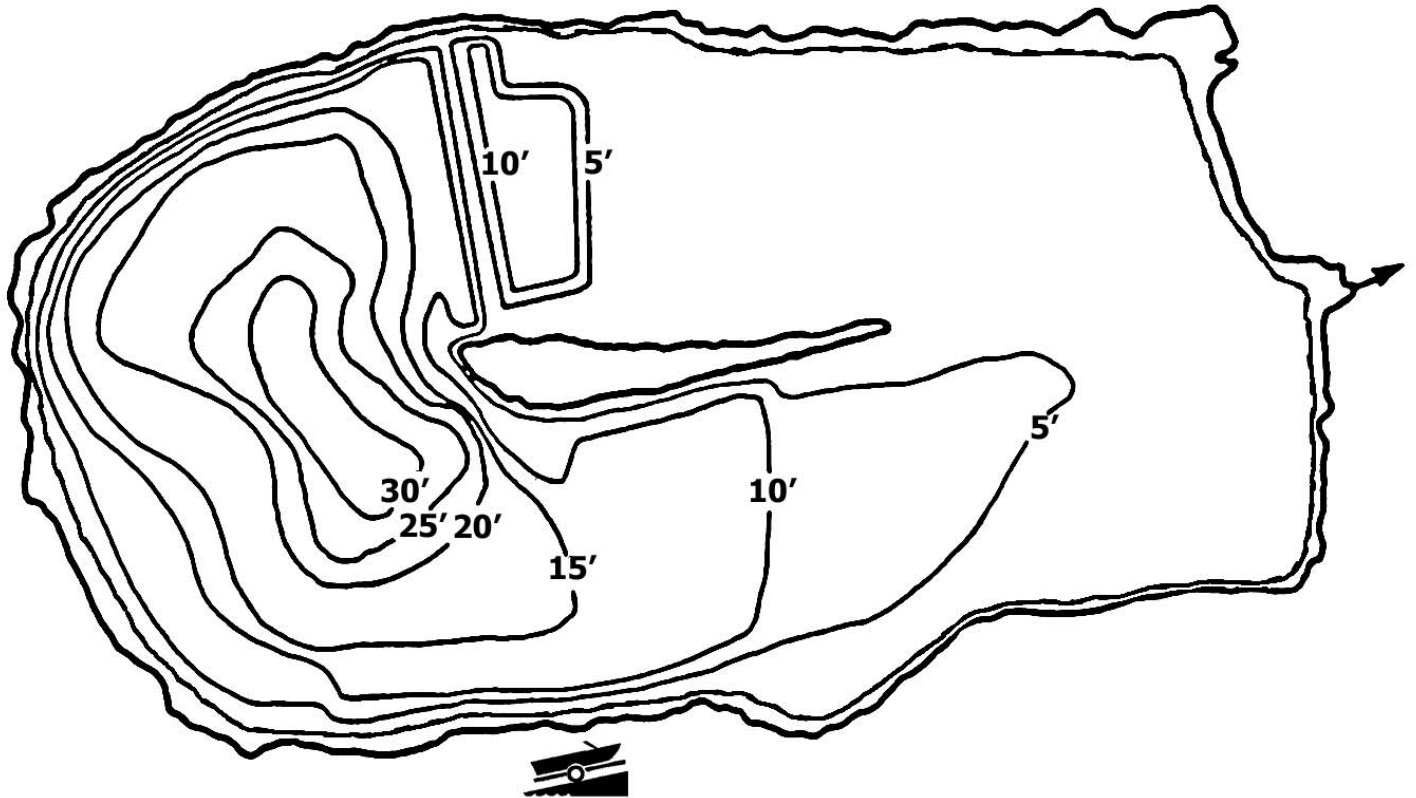

Region 4

Collins Lake

Not For Use in Navigation

Collins Lake

County: Schenectady

Town: Glenville

Surface Area: 56.3 Acres

Mean Depth: 10ft

Fish Species Present: Bluegill, Brown Bullhead, Black Crappie, Largemouth Bass, Pumpkinseed, White Crappie, Yellow Perch

Scale: 0  375 ft