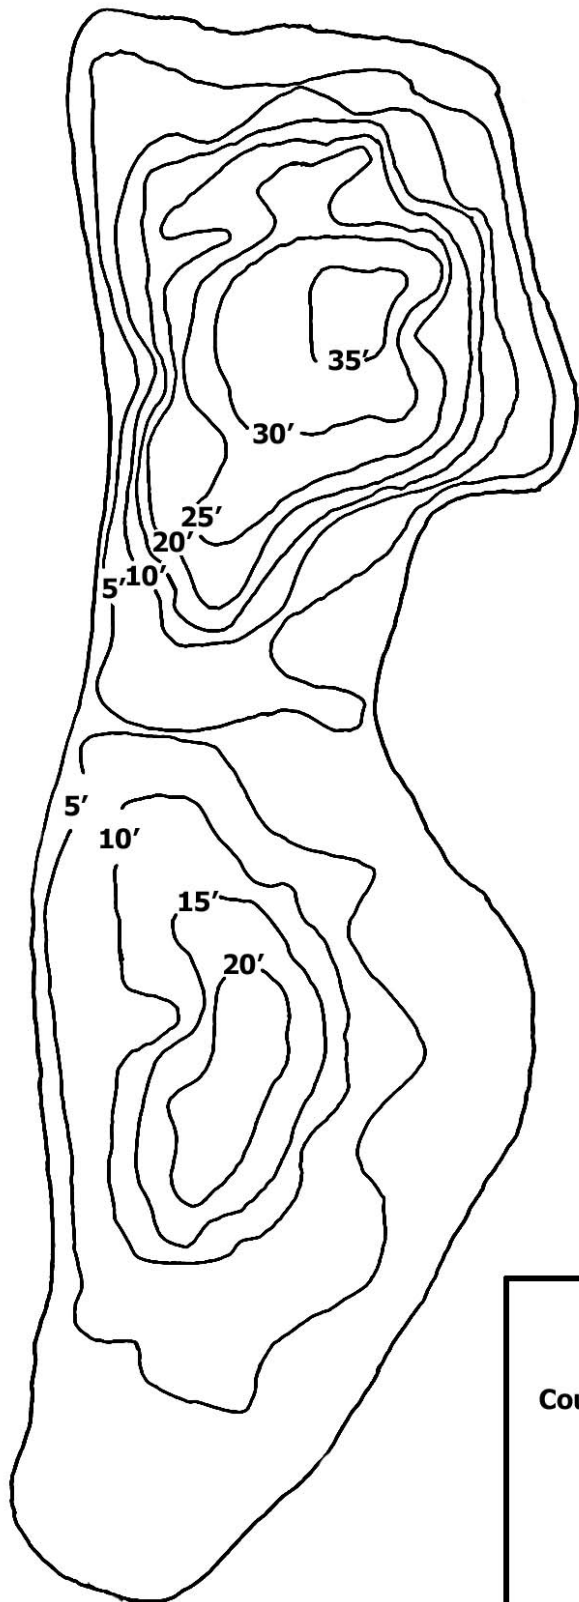

Region 3

Hunns Lake

Not For Use in Navigation

Hunns Lake

County: Dutchess

Town: Stanford

Surface Area: 64 Acres

Scale: 0  475 ft