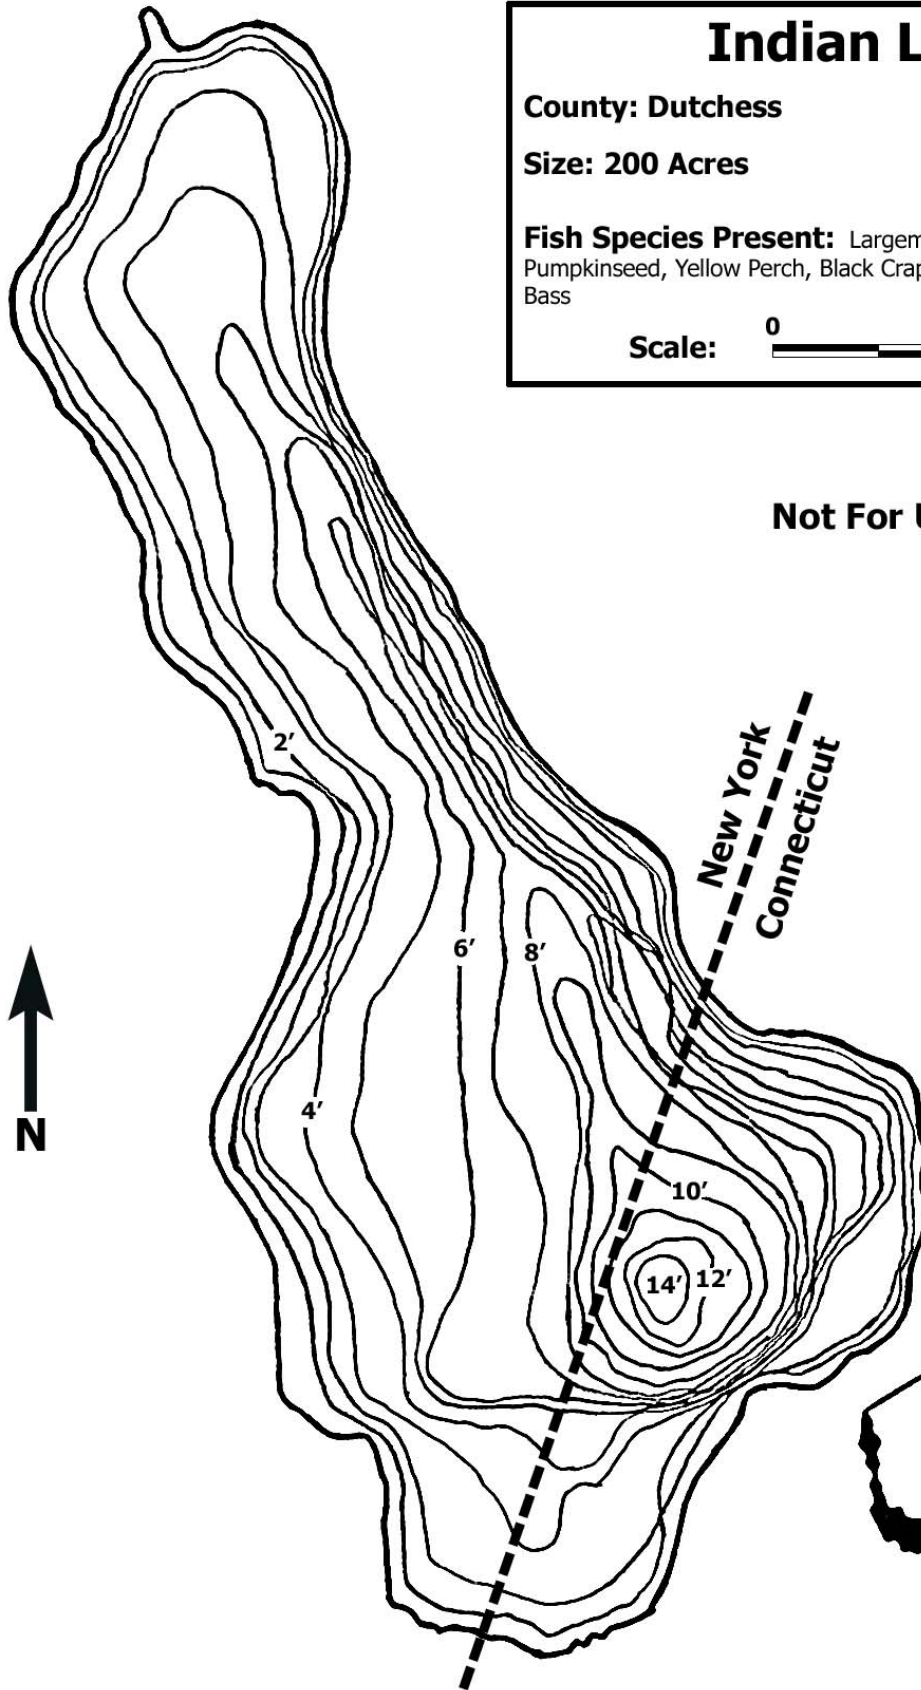

Region 3

Indian Lake

Indian Lake

County: Dutchess Town: Northeast

Size: 200 Acres Maximum Depth: 14ft

Fish Species Present: Largemouth Bass, Chain Pickerel, Pumpkinseed, Yellow Perch, Black Crappie, Brown Bullhead, Smallmouth Bass

Scale: 0 810 ft

Not For Use in Navigation

New York
Connecticut