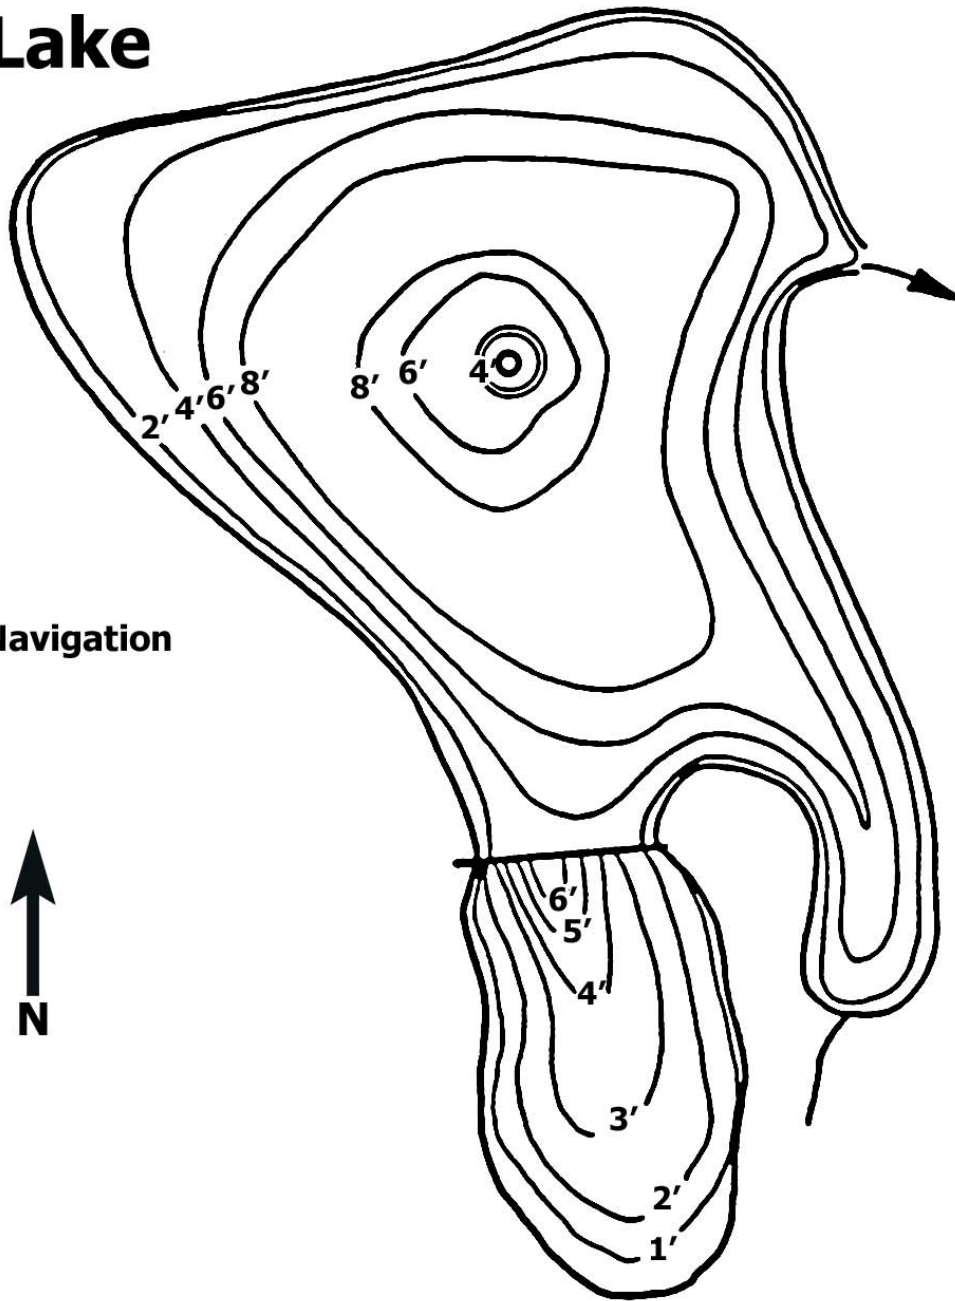

## Region 4

# Iroquois Lake

Not For Use in Navigation

## Iroquois Lake

County: Schenectady

Town: Schenectady

Surface Area: 7.2 Acres

Mean Depth: 4.3ft

Fish Species Present: Largemouth Bass, Bluegill

Scale: 0  140 ft