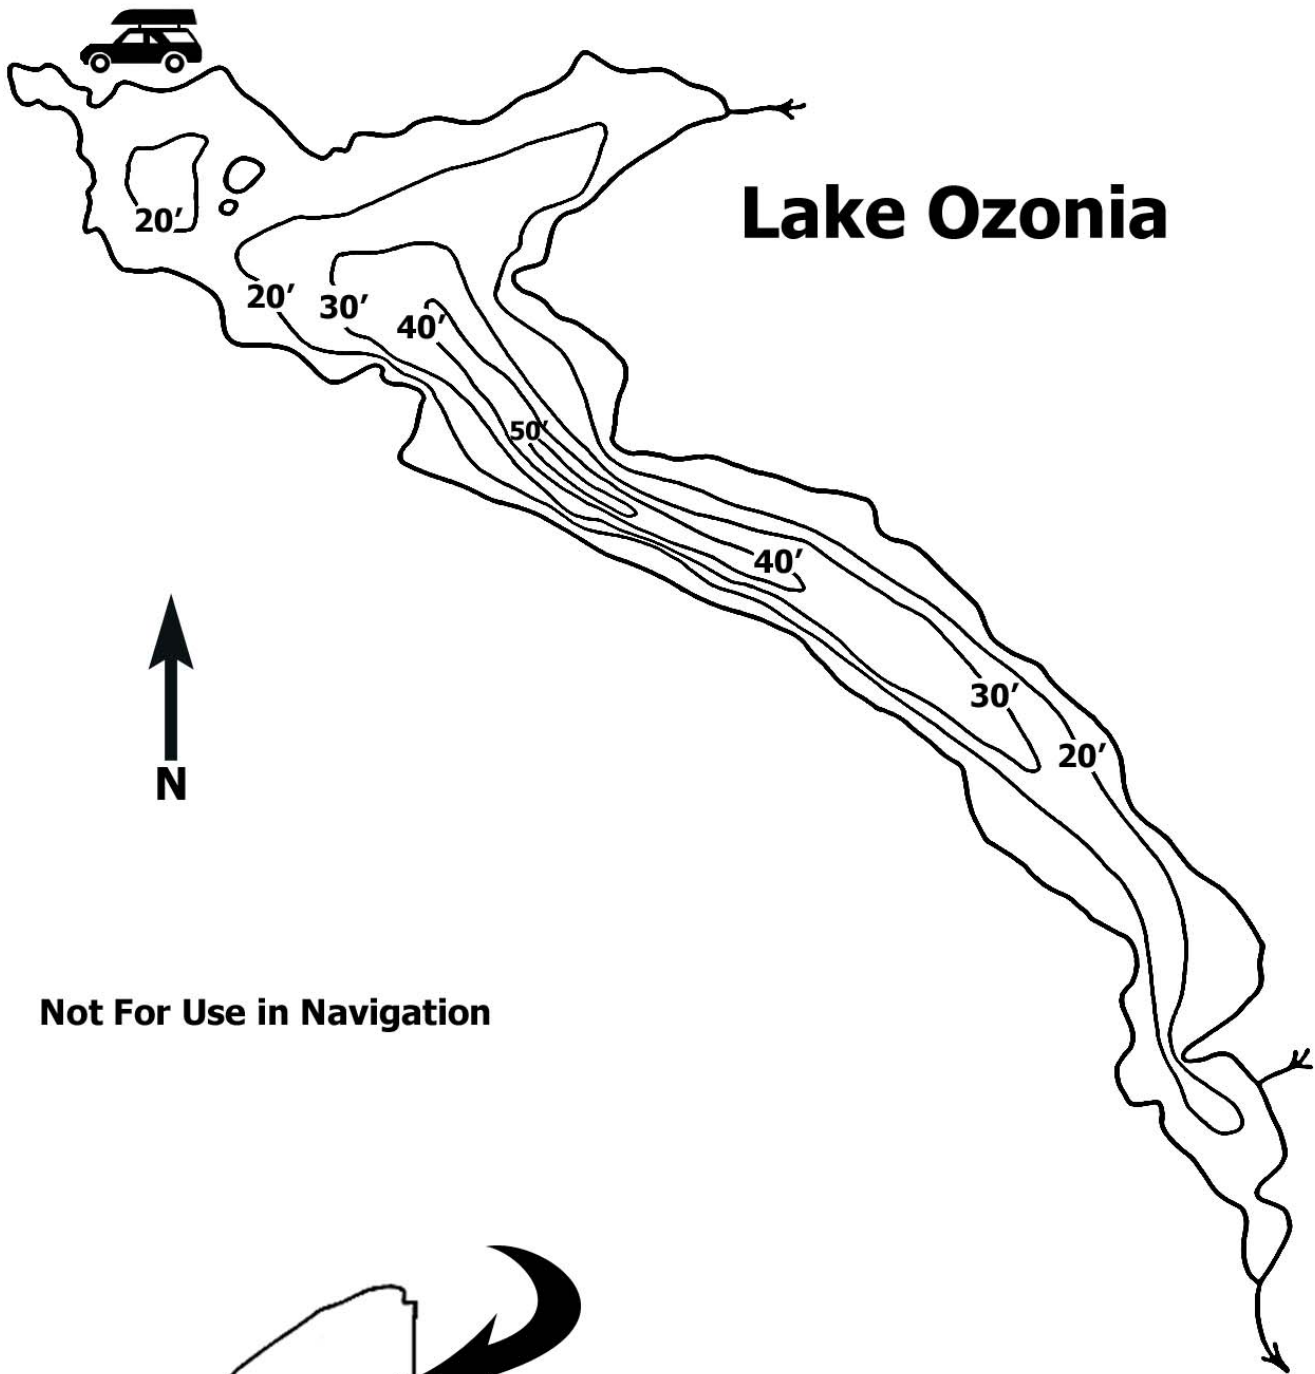

Region 6

Not For Use in Navigation

<h3>Lake Ozonia</h3>	
County: St. Lawrence	Town: Hopkinton
Surface Area: 405 Acres	Mean Depth: 11.5ft
Fish Species Present: Splake, Brown Trout, Smallmouth Bass, Yellow Perch, Brown Bullhead	
Scale: 0	1,690 ft