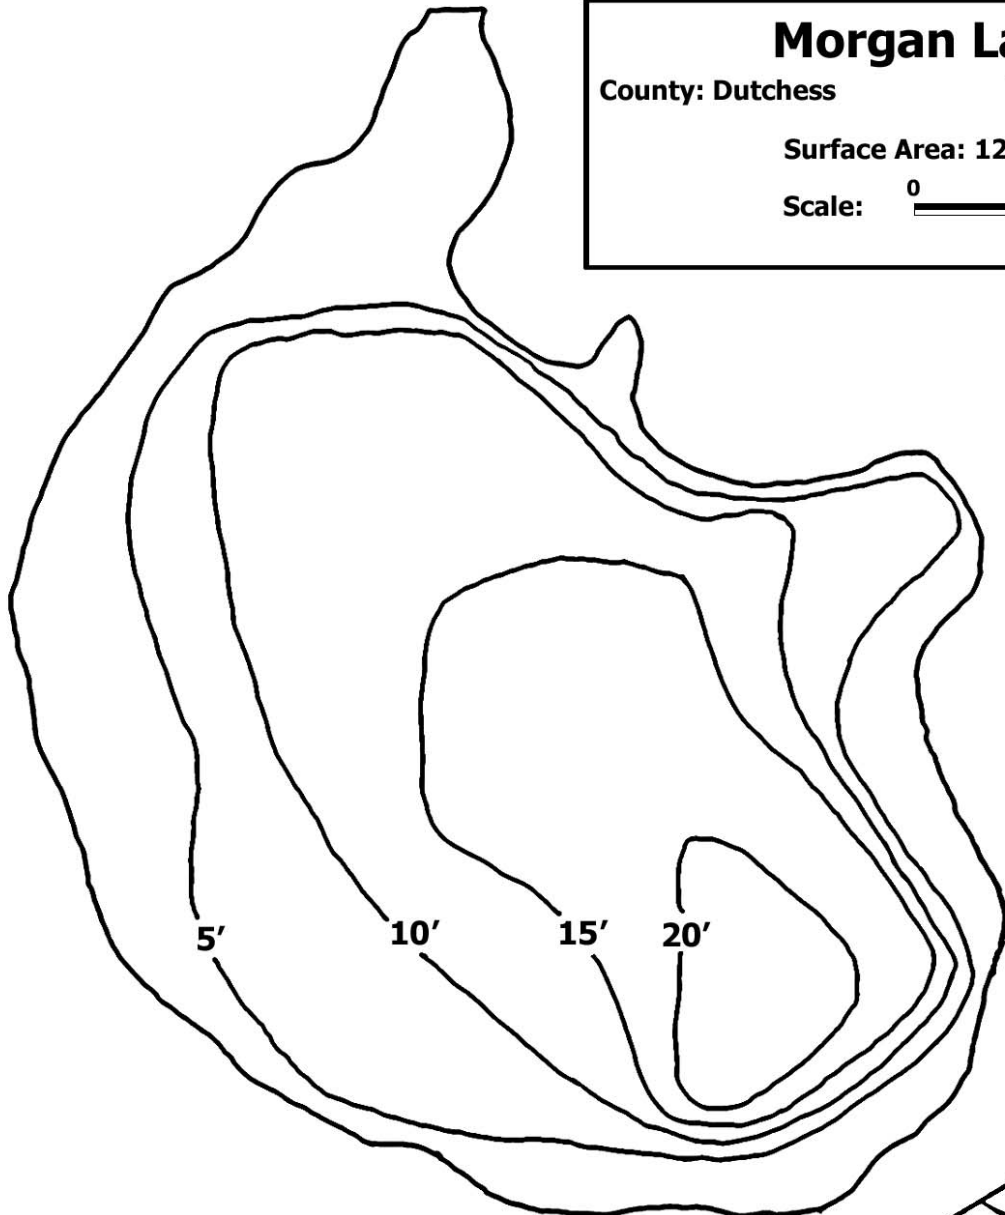

## Region 3

# Morgan Lake

**Morgan Lake**  
County: Dutchess      Town: Poughkeepsie  
Surface Area: 12 Acres  
Scale: 0 16 ft

Not For Use in Navigation