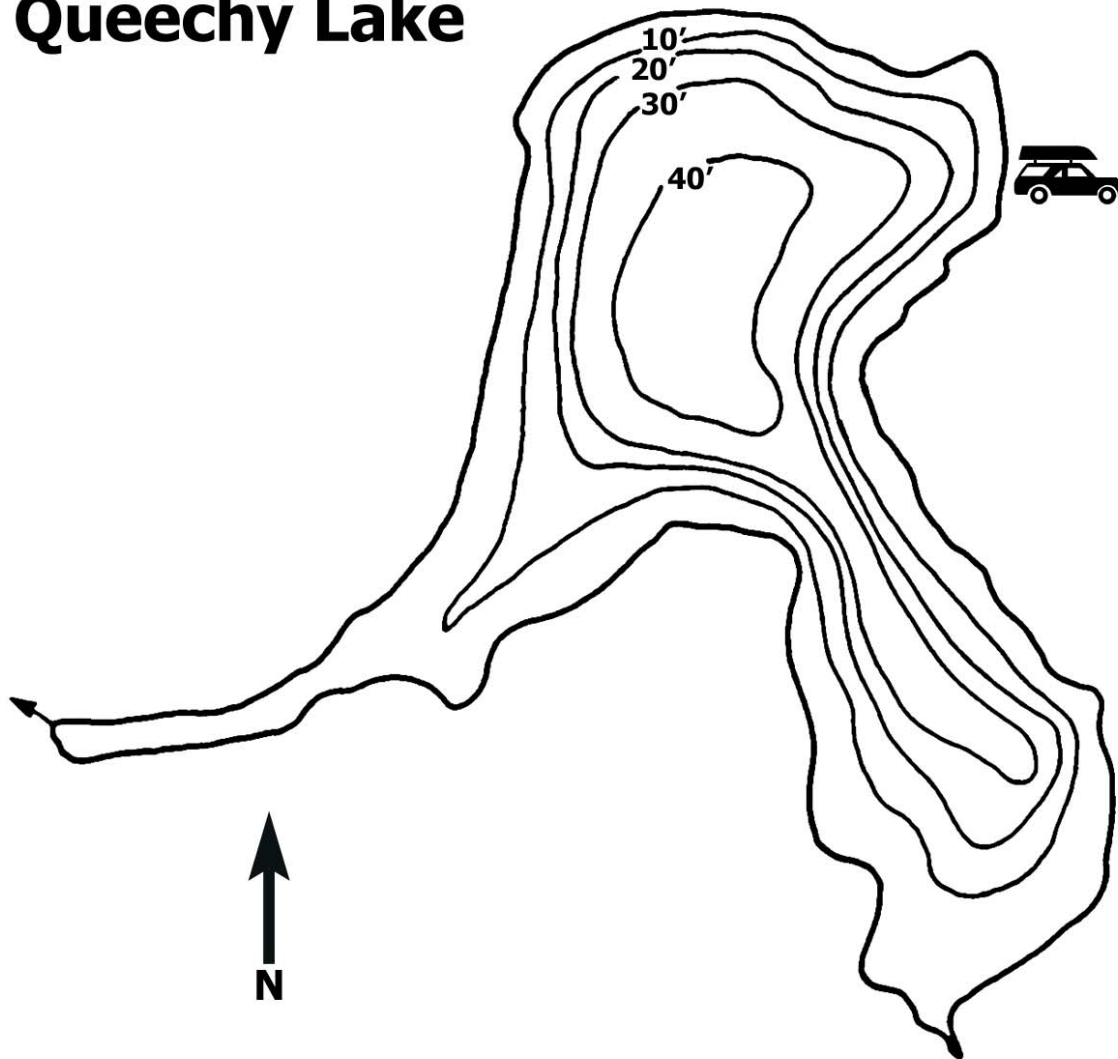

Region 4

Queechy Lake

Not For Use in Navigation

Queechy Lake

County: Columbia

Town: Canaan

Surface Area: 141 Acres

Mean Depth: 19ft

Fish Species Present: Brown Bullhead, Brown Trout, Largemouth Bass, Chain Pickerel, Pumpkinseed, Rock Bass, Rainbow Trout, Yellow Perch

Scale: 0  720 ft