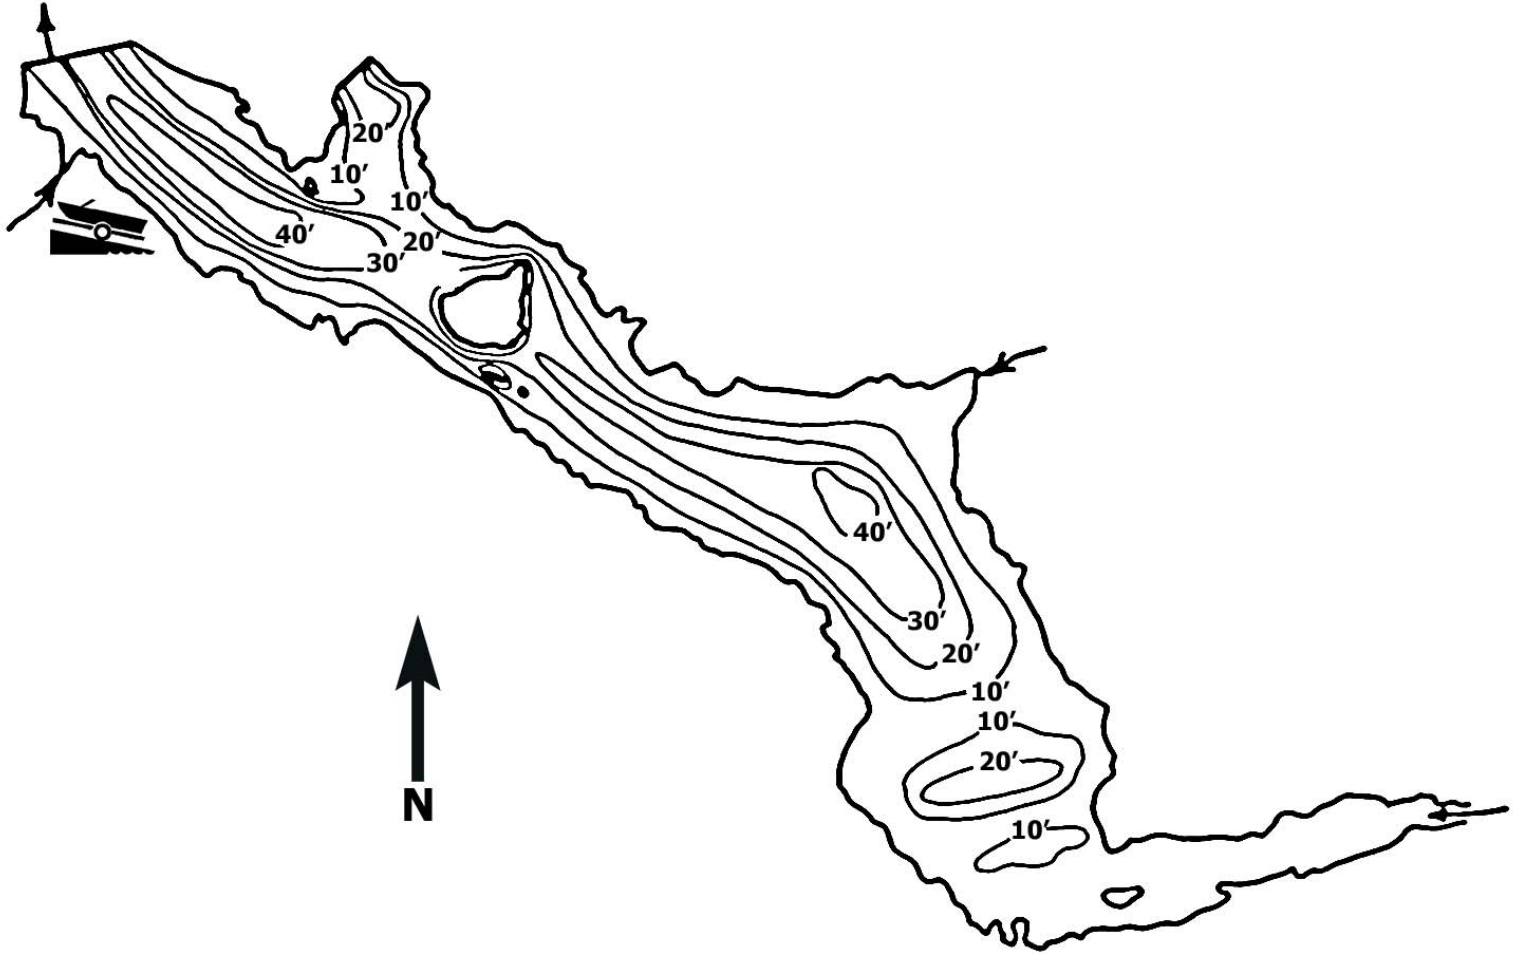

Region 6

Rainbow Falls Reservoir

Not For Use in Navigation

Rainbow Falls Reservoir

County: St. Lawrence

Town: Parishville

Surface Area: 739 Acres

Mean Depth: 7.2ft

Fish Species Present: Walleye, Smallmouth Bass, Northern Pike, Brown Bullhead, Yellow Perch

Scale: 0  2,250 ft