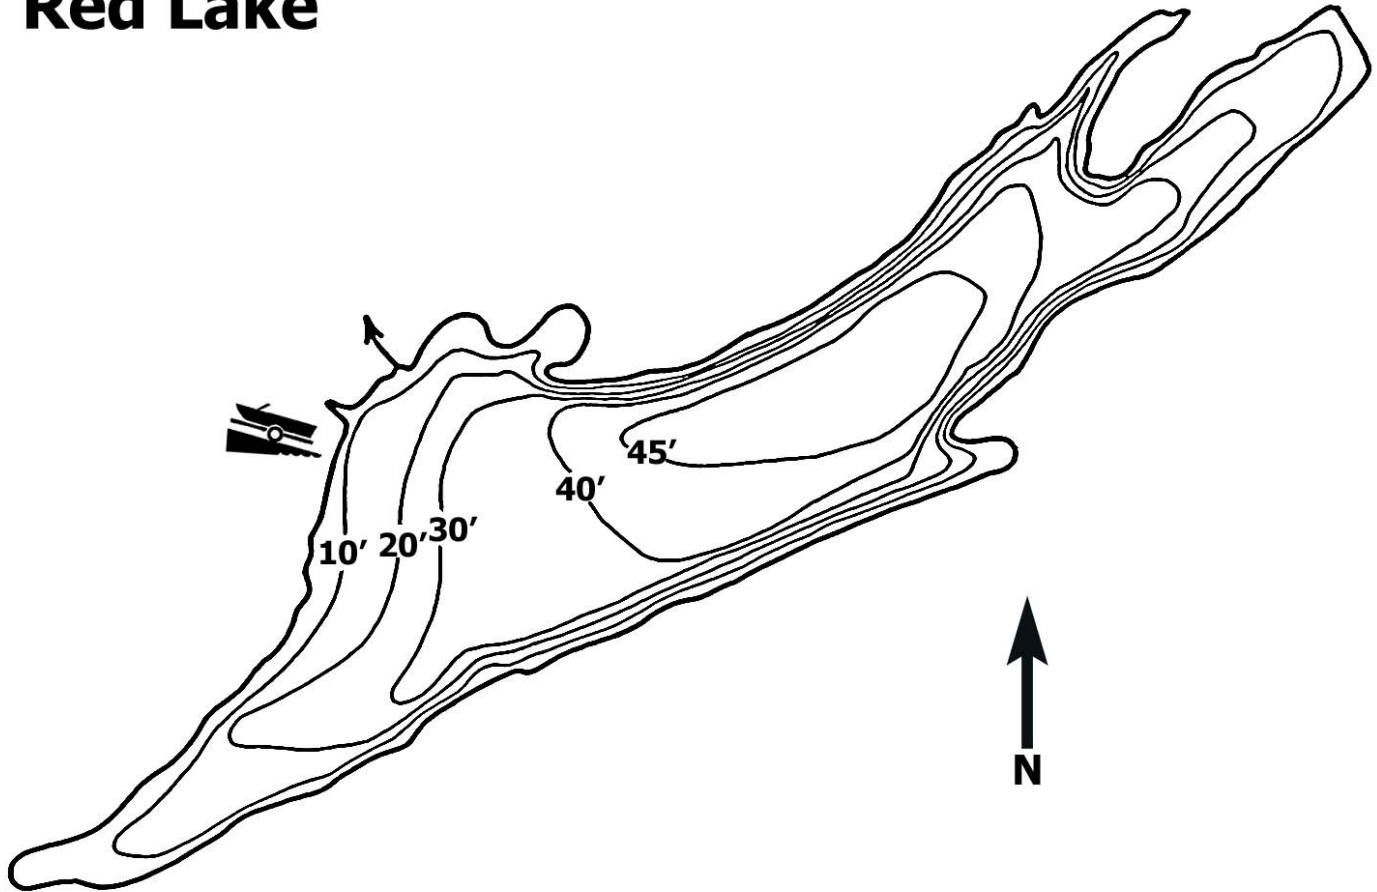

Region 6

Red Lake

Not For Use in Navigation

Red Lake

County: Jefferson

Town: Theresa

Surface Area: 366 Acres

Mean Depth: 27ft

Fish Species Present: Northern Pike, Smallmouth Bass, Largemouth Bass, Walleye, Yellow Perch, Black Crappie, Bluegill, Brown Bullhead

Scale: 0  1,405 ft