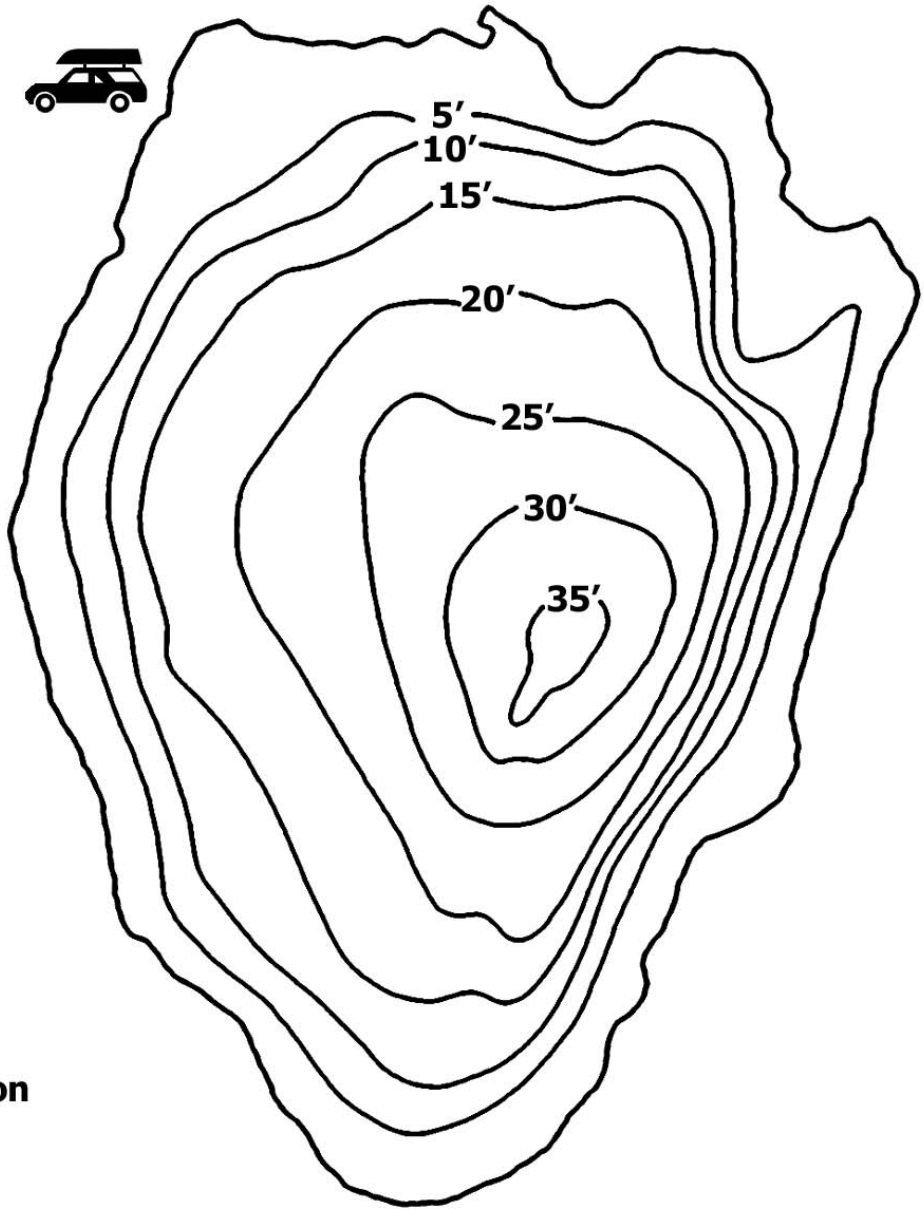

Region 3

Rockland Lake

Not For Use in Navigation

Rockland Lake

County: Rockland

Town: Clarkstown

Surface Area: 279 Acres

Mean Depth: 14.4ft

Fish Species Present: Largemouth Bass, Tiger Muskellunge,
White Perch, Panfish

Scale: 0  770 ft