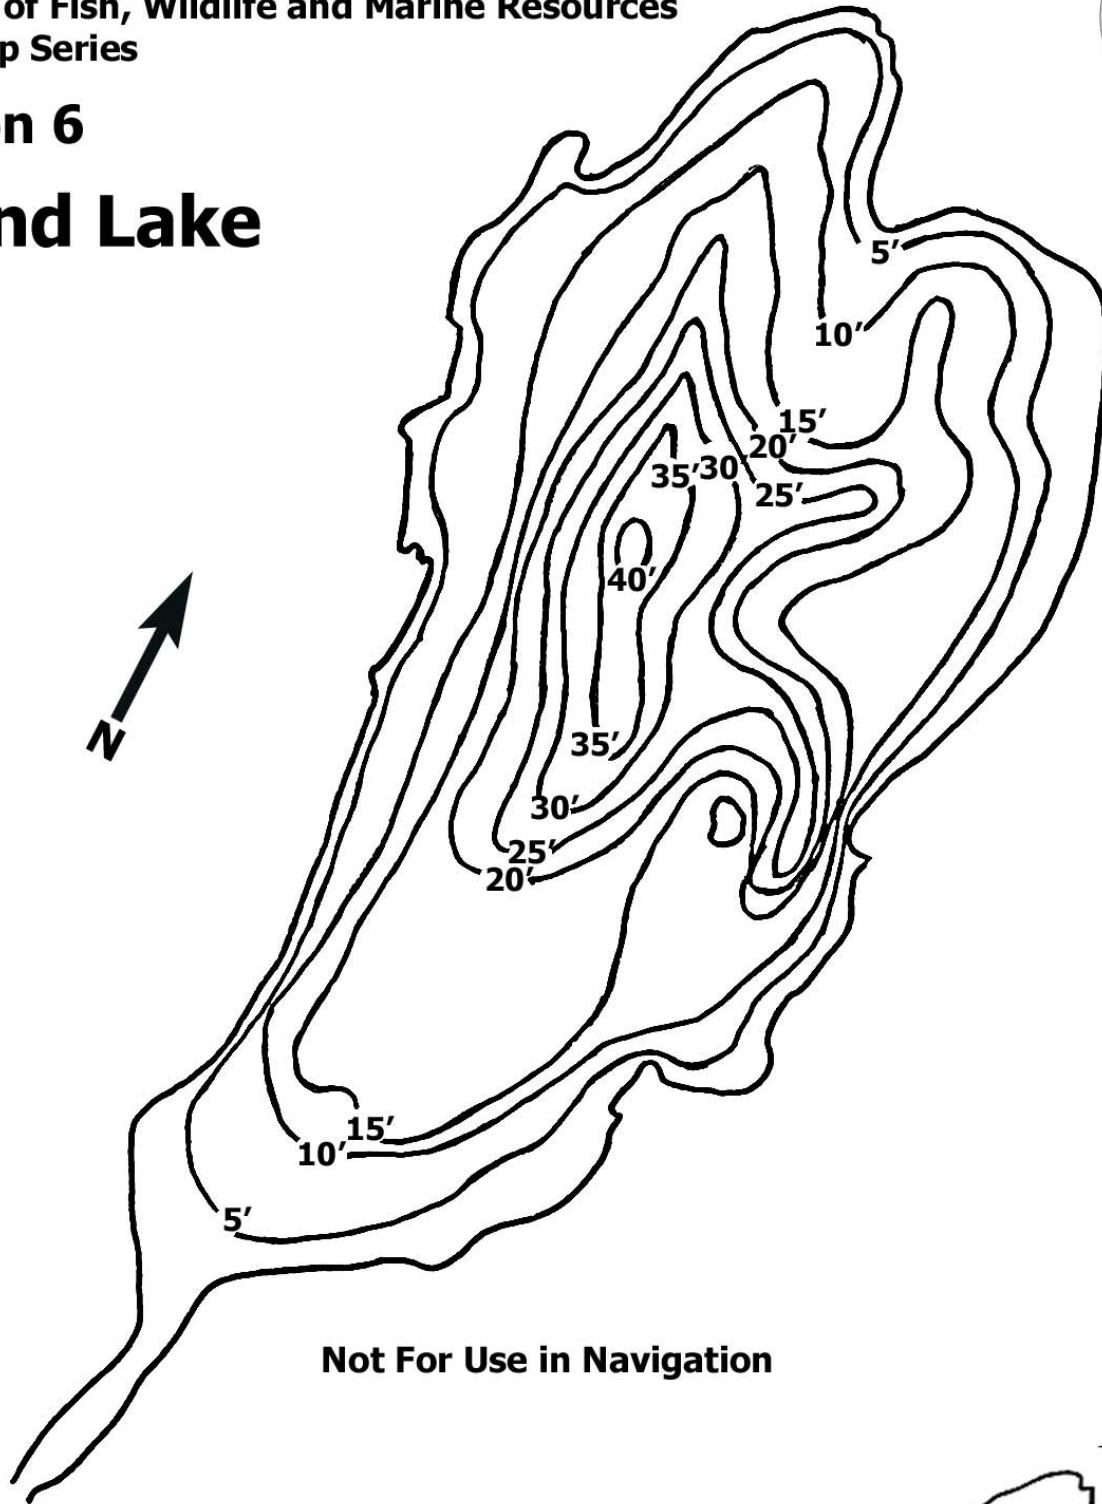

## Region 6

# Round Lake

Not For Use in Navigation

## Round Lake

County: St. Lawrence

Town: Fine

Surface Area: 79 Acres

Fish Species Present: Brook Trout, Brown Bullhead

Scale: 0  500 ft