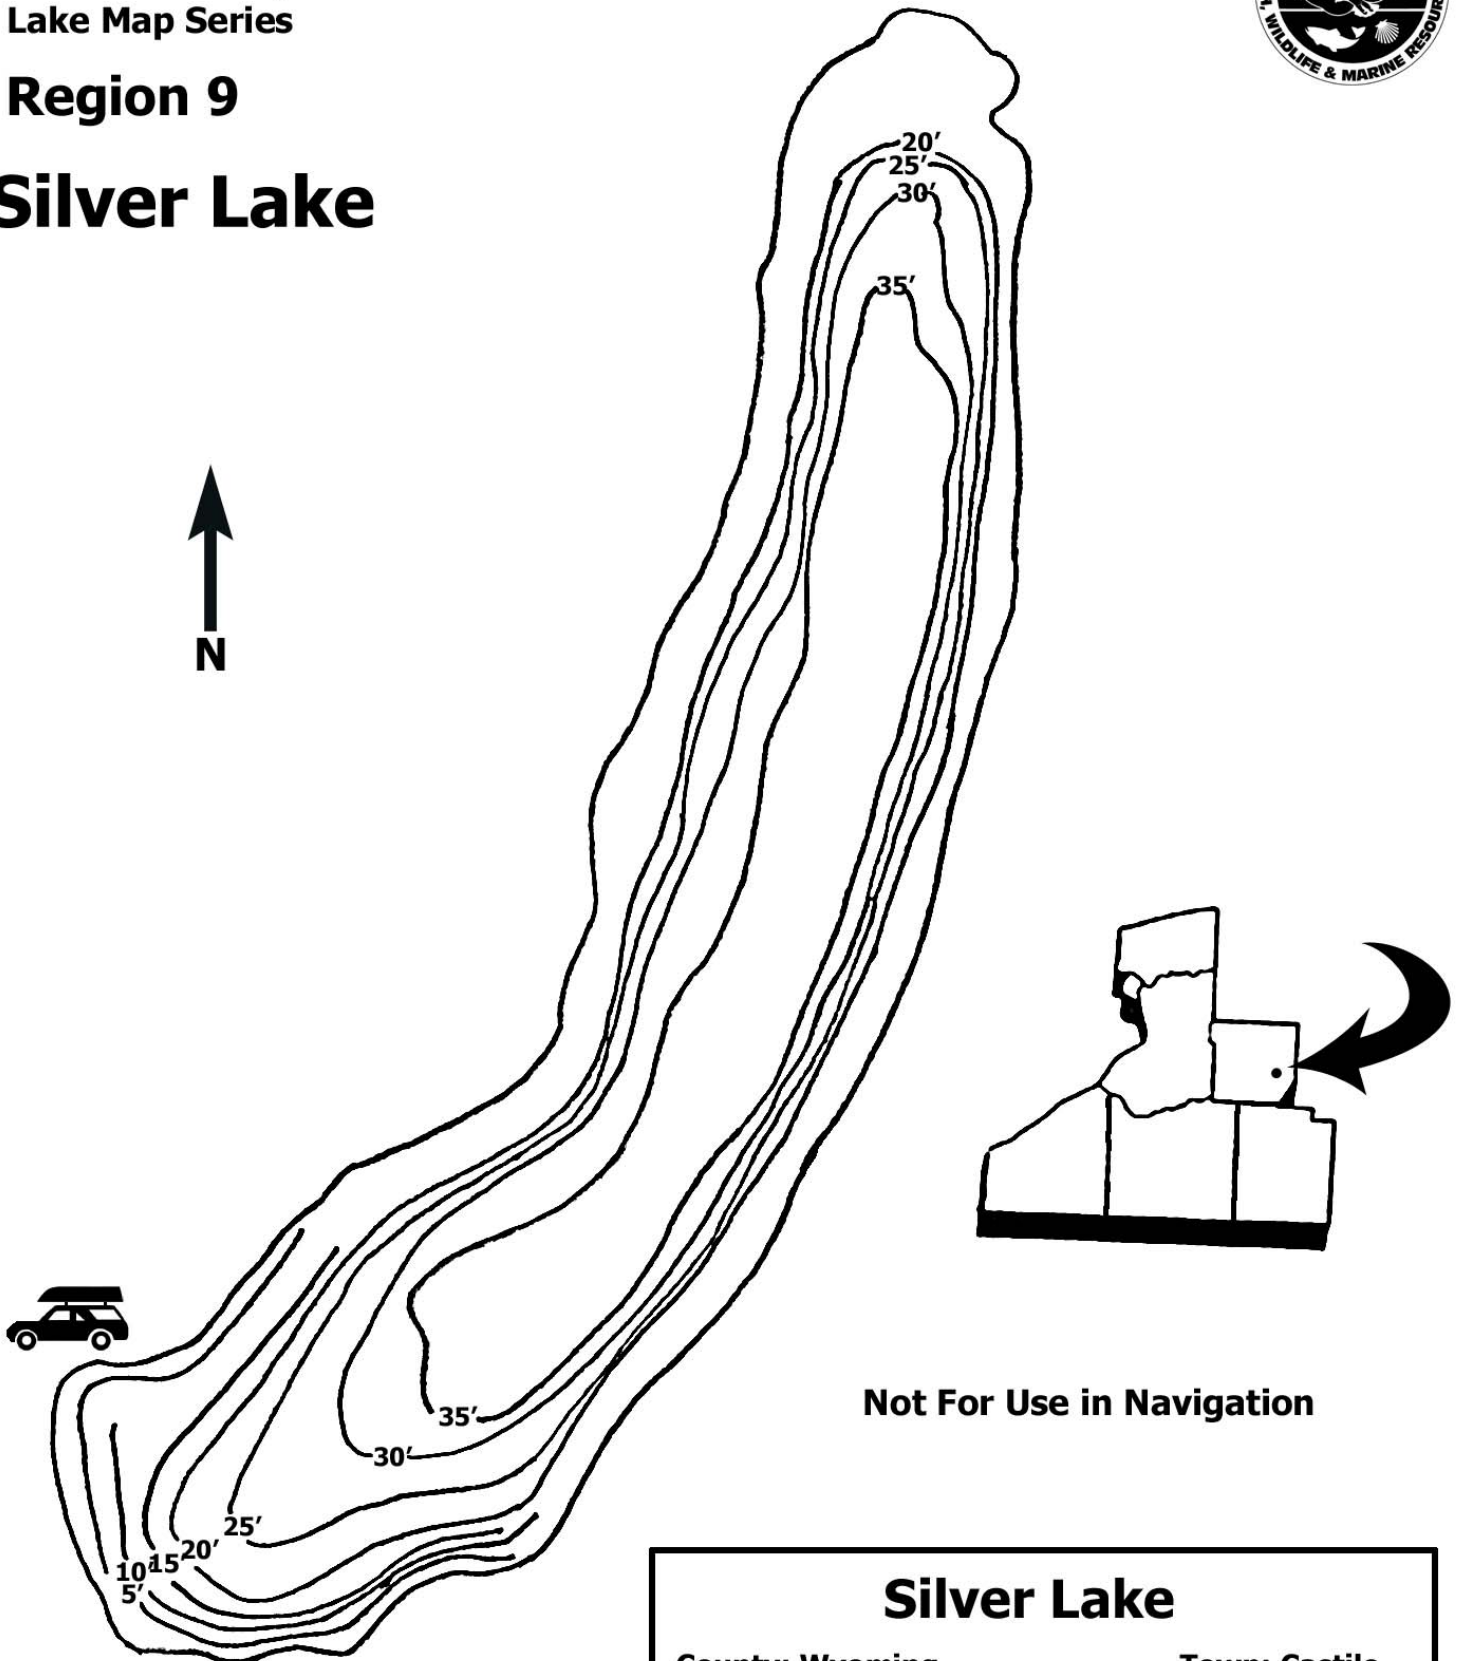

Region 9

Silver Lake

Not For Use in Navigation

Silver Lake

County: Wyoming

Town: Castile

Surface Area: 836 Acres

Fish Species Present: Largemouth Bass, Smallmouth Bass, Walleye, Northern Pike, White Sucker, Brown Bullhead, Yellow Bullhead, Pumpkinseed, Bluegill, Yellow Perch, Black Crappie, Rock Bass

Scale: 0  3,000 ft